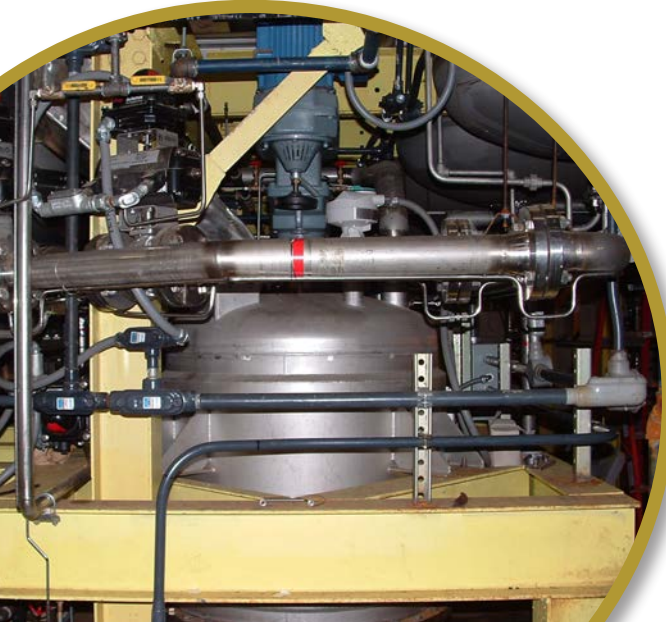

ABOUT US:

**WACO HAS BEEN PROVIDING
SUPERIOR CONTRACTING
SERVICES SINCE 1963**

OTHER LOCATIONS:

Waco, Inc. is a privately-owned, diversified contracting firm providing a full scope of mechanical construction and maintenance services.

Headquartered in Richmond, Virginia, we have multiple locations to serve the East Coast and Midwest regions of the United States. With a long-standing reputation of excellence and years of experience, we are confident in our ability to solve your problems through progressive and innovative solutions.

38592 Brett Way, Suite 7
Mechanicsville, MD 20659
Phone: (301) 290-1333
Toll Free: (888) 742-7219

---

844 Cottontail Trail
Mt. Crawford, VA 22841
Phone: (540) 434-7390

1326 Cavalier Blvd.
Chesapeake, VA 23323
Phone: (757) 558-3100

11839-A Canon Blvd.
Newport News, VA 23606
Phone: (757) 873-2205

1520 West Main Street
Radford, Virginia 24141
Phone: (540) 633-6311

---

208 East Seaboard Street
Bladenboro, NC 28320
Phone: (910) 648-5468

---

710 West Locust Street
Covington, VA 24426
Phone: (540) 962-5161

172-8 Imboden Drive
Winchester, VA 22603
Phone: (540) 535-7250